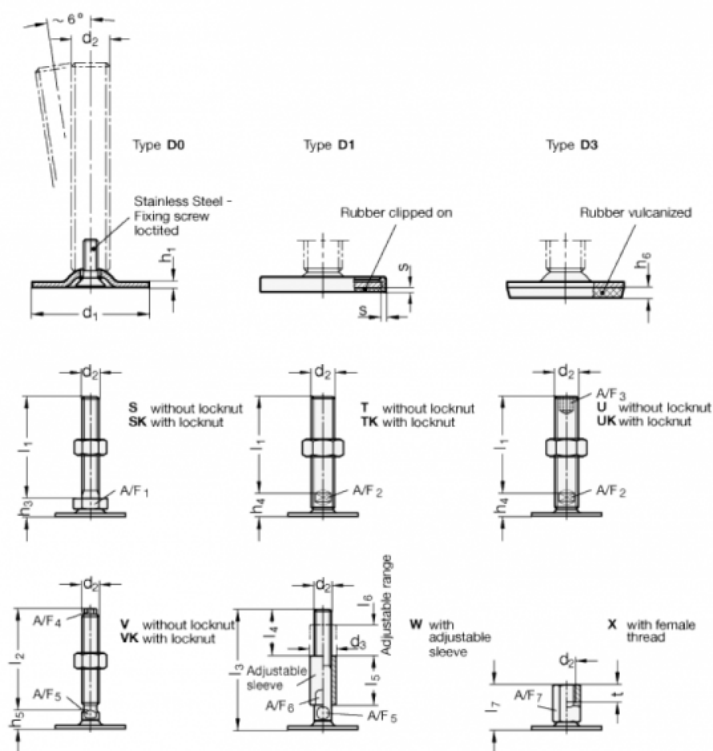

Article number: 204180M16100D1UK

Description: E+G levelling foot  
GN 41-80-M16-100-D1-UK

Note: UK With nut, Hexagon socket at the top, Wrench flat at the bottom

## Measures

A/F2 = 12	s = 2
A/F3 = 8	
d1 = 80	
d2 = M16	
h1 = 3	
h4 = 18	
h6 =	
l1 = 100	